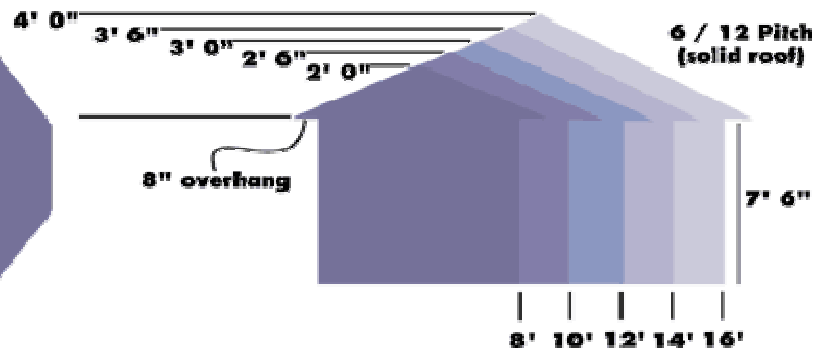

Enjoy your own backyard retreat with a gazebo from . . .

Standard Sizes for a traditional Octagon or roomier Oval layout:

- HOME
- PHOTO GALLERY
- STYLES
- LAYOUTS & SIZES
- CONTACT US
- ABOUT US

### OCTAGON MODELS

<u>Wall Width</u>
49 3/4"
59 5/8"
69 5/8"
79 1/2"

<u>Outside Dimensions</u>
10' x 10'
12' x 12'
14' x 14'
16' x 16'

### OVAL MODELS

<u>Wall Widths</u>
39 3/4" and 87 3/4"
49 3/4" and 97 3/4"
59 5/8" and 107 5/8"
69 5/8" and 117 5/8"
79 1/2" and 127 1/2"

<u>Outside Dimensions</u>
8' x 12'
10' x 14'
12' x 16'
14' x 18'
16' x 20'