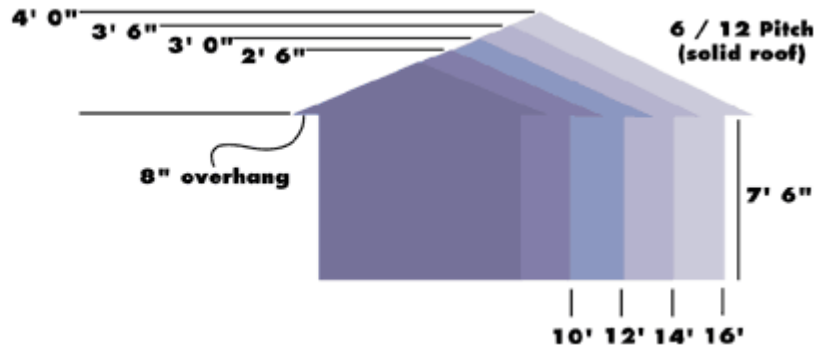

Enjoy your own backyard retreat with a gazebo from . . .

Standard Sizes for a traditional Octagon or roomier Oval layout:

- HOME
- PHOTO GALLERY
- STYLES
- LAYOUTS & SIZES
- CONTACT US
- ABOUT US

### OCTAGON MODELS

<u>Wall Width</u>
49 3/4"
59 5/8"
69 5/8"
79 1/2"

<u>Outside Dimensions</u>
10' x 10'
12' x 12'
14' x 14'
16' x 16'

### OVAL MODELS

<u>Wall Widths</u>
39 3/4" and 87 3/4"
49 3/4" and 97 3/4"
59 5/8" and 107 5/8"
69 5/8" and 117 5/8"
79 1/2" and 127 1/2"

<u>Outside Dimensions</u>
8' x 12'
10' x 14'
12' x 16'
14' x 18'
16' x 20'